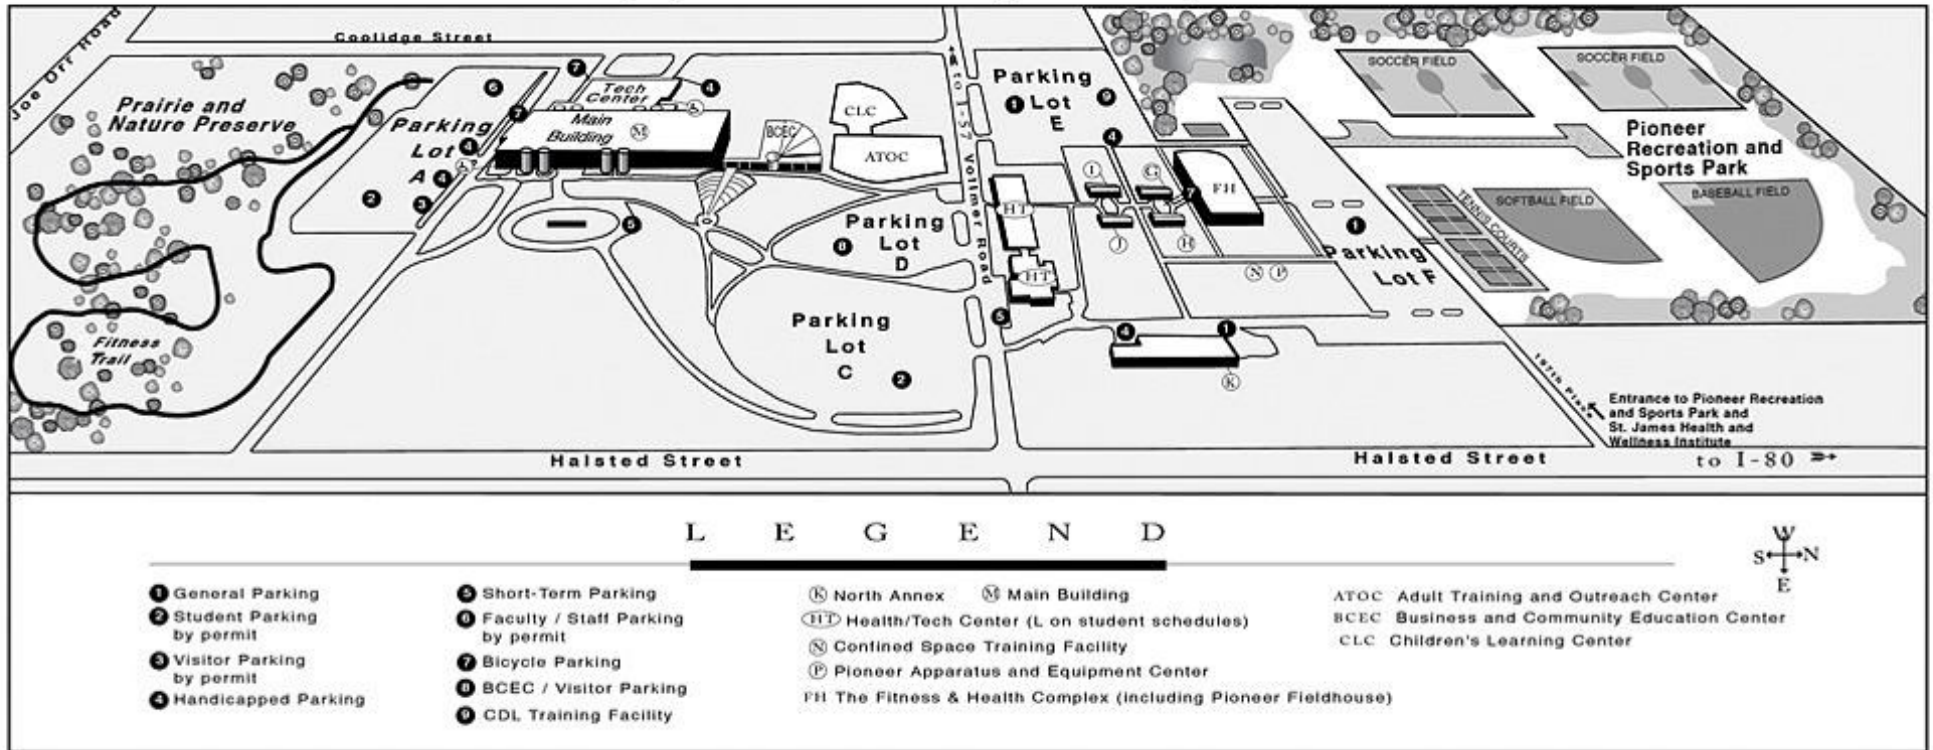

CLICK EXPANDER AT BOTTOM(IE) OR MAGNIFIER(FIREFOX) FOR FULL PAGE VIEW *

DIRECTIONS

TO MAIN CAMPUS:

FROM THE NORTH: Drive south on I-94 to I-80 west exit. Follow I-80 west about two miles to Halsted Street south exit (Route 1). Take Halsted Street south about three miles to the campus.

FROM THE NORTH/WEST: Take the Tri-State Tollway (294) south to I-80/94 east. Follow I-80/94 east about one mile to Halsted Street south exit (Route 1). Take Halsted Street south about three miles to the PSC campus.

FROM THE SOUTH: Drive north on I-57 to the Vollmer Rd. exit. Follow Vollmer Road east about five miles to the PSC campus on your right.

FROM THE EAST: Follow I-80 west to Halsted Street south exit (Route 1). Take Halsted Street south about three miles to the campus.

TO MATTESON AREA CENTER:

From Lincoln Highway (Rt. 30) turn south on Cicero Ave. Turn right at the second traffic light onto Southwick Drive. The MAC will be on your left.

*Newer browsers may open image in full page view.