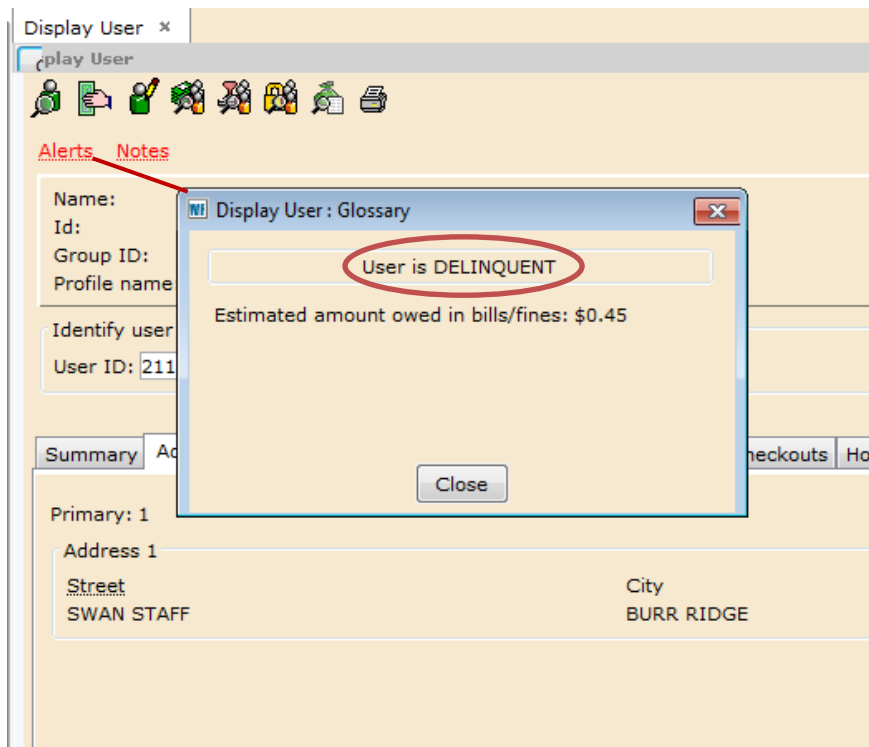

“User is DELINQUENT” will be replaced with “ALERT” in Workflows

“DELINQUENT” will be replaced with ALERT in Enterprise

“Standard shelving location” will be replaced with Stacks in Enterprise

Location	Title	Type	Notes
Thomas Ford Memorial Library	FIC FLYNN	New or rental item	Adult New
Thornton Public Library	FIC FLY	Book	Standard shelving location
Tinley Park Public Library	FICTION FLYNN, GILLIAN	Book	Due 6/22/15
Tinley Park Public Library	FICTION FLYNN, GILLIAN	Book	Due 6/29/15
Tinley Park Public Library	FICTION FLYNN, GILLIAN	Book	Standard shelving location