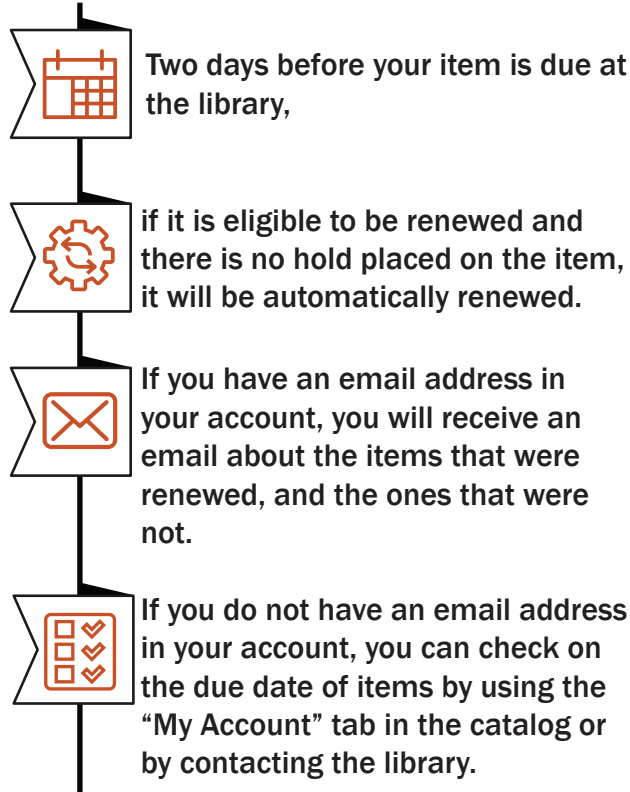

Here's how it will work

Log in to My Account

at catalog.swanlibraries.net to update your email address and to view your checked out materials and their due dates.

Your library materials* may soon automatically renew!

*eligible items only