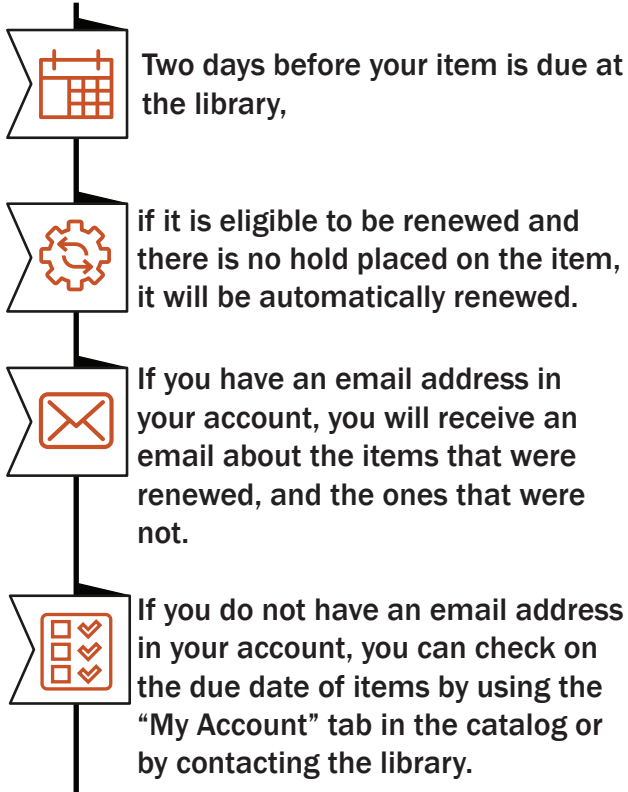

Your library materials* may soon automatically renew!

*eligible items only

Here's how it will work

Log in to My Account

at catalog.swanlibraries.net to update your email address and to view your checked out materials and their due dates.