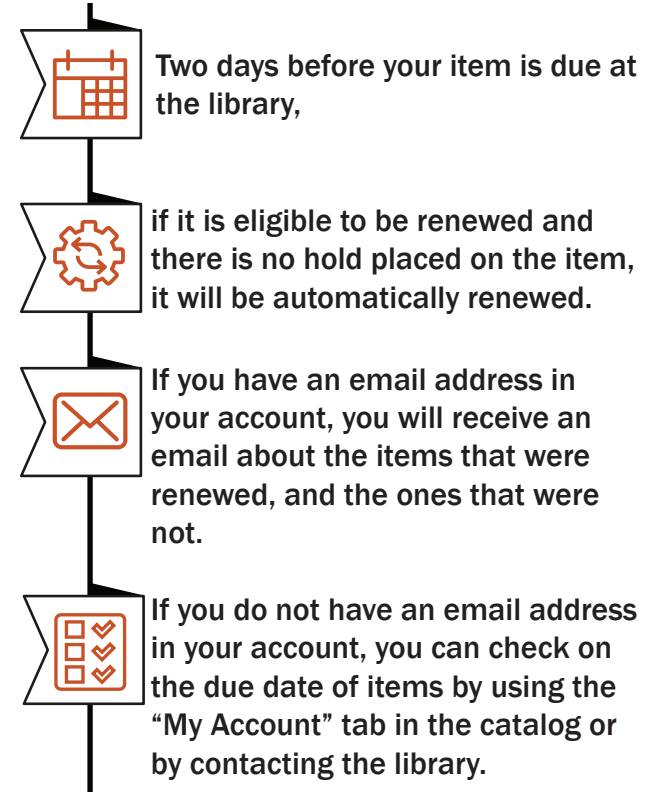

Here's how it will work

Log in to My Account

at catalog.swanlibraries.net to update your email address and to view your checked out materials and their due dates.

SWAN has served Illinois libraries since 1974. To learn more, visit www.swanlibraries.net

SWAN has served Illinois libraries since 1974. To learn more, visit www.swanlibraries.net

SWAN has served Illinois libraries since 1974. To learn more, visit www.swanlibraries.net