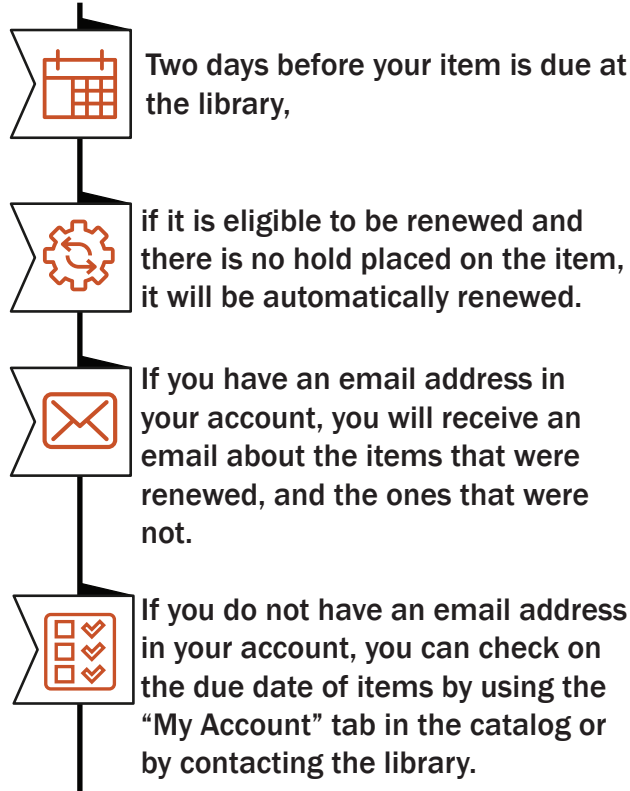

Here's how it works

Log in to My Account

at catalog.swanlibraries.net to update your email address and to view your checked out materials and their due dates.

Your library materials* may now automatically renew!

*eligible items only