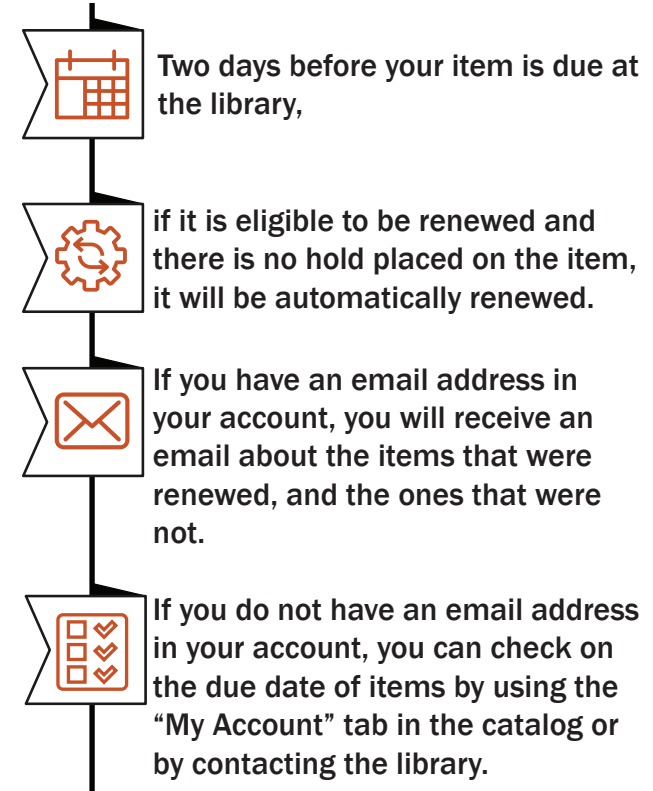

Here's how it works

Log in to My Account

at catalog.swanlibraries.net to update your email address and to view your checked out materials and their due dates.

SWAN has served Illinois libraries since 1974. To learn more, visit www.swanlibraries.net

SWAN has served Illinois libraries since 1974. To learn more, visit www.swanlibraries.net

SWAN has served Illinois libraries since 1974. To learn more, visit www.swanlibraries.net