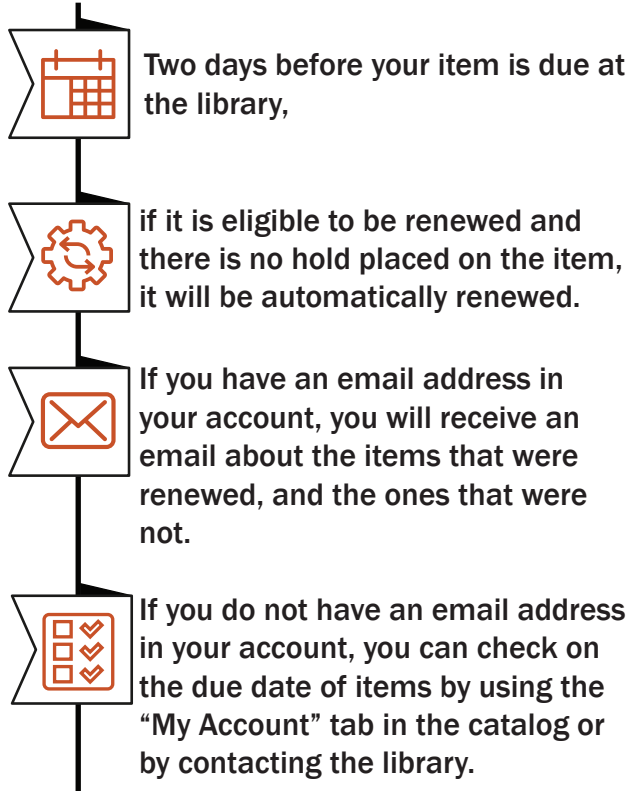

Your library materials* may now automatically renew!

*eligible items only

Here's how it works

Log in to My Account

at catalog.swanlibraries.net to update your email address and to view your checked out materials and their due dates.